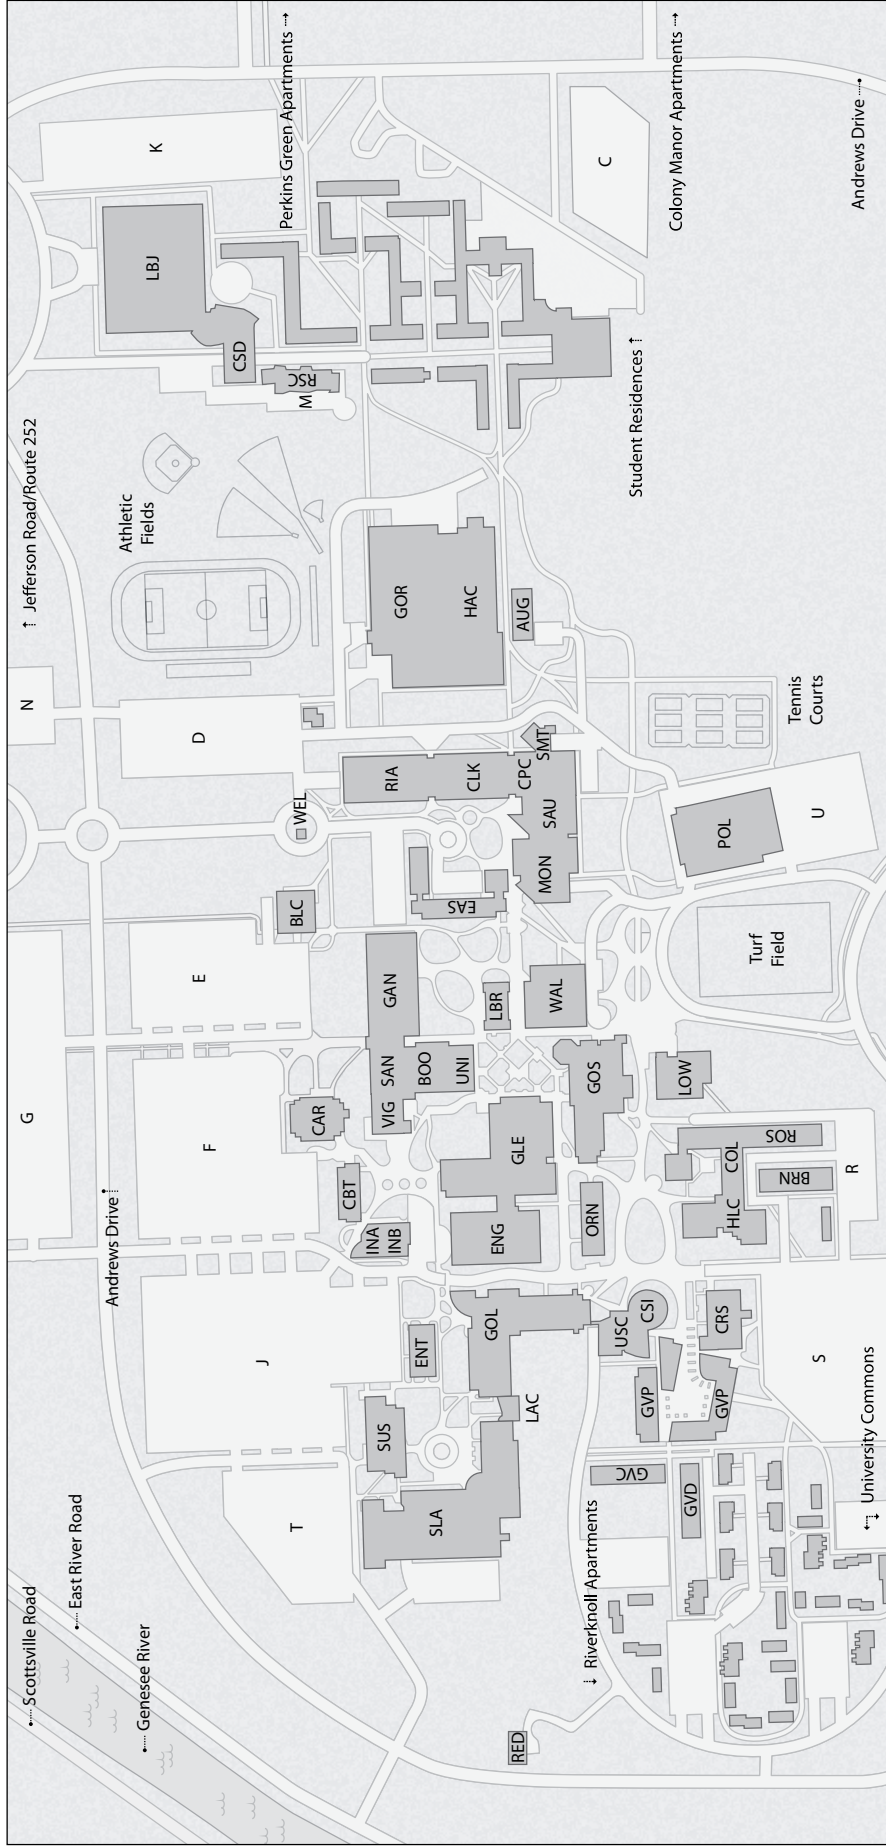

R·I·T

UNDERGRADUATE BULLETIN

2013-2014

RIT CAMPUS MAP

AUG	August Center	EAS	George Eastman Hall	HLC	Hugh L. Carey Hall	ROS	Lewis P. Ross Hall
BLC	Bausch & Lomb Center	ENG	Engineering Hall	INA	Institute Hall A	RSC	Rosica Hall (under construction)
BOO	James E. Booth Hall	ENT	Engineering Technology Hall	INB	Institute Hall B	SAN	Sands Family Studios
BRN	Brown Hall	GAN	Frank E. Gannett Hall	LAC	Laboratory for Applied Computing	SAU	Student Alumni Union
CAR	Chester F. Carlson Center for Imaging Science	GLE	James E. Gleason Hall	LBJ	Lyndon Baines Johnson Hall	SLA	Louise Slaughter Hall
CBT	Center for Bioscience Education & Technology	GOL	Gollisano Hall	LBR	Liberal Arts Hall	SMT	Schmitt Interfaith Center
CLK	George H. Clark Gymnasium	GOR	Gordon Field House and Activities Center	LOW	Max Lowenthal Hall	SUS	Gollisano Institute for Sustainability
COL	Color Science Hall	GOS	Thomas Gosnell Hall	MON	Monroe Hall	UNI	University Gallery
CPC	Campus Center	GVC	Global Village Way C	ORN	Orange Hall	USC	University Services Center
CRS	Crossroads	GVD	Global Village Way D	POL	Gene Polissen Arena (under construction)	VIG	Vignelli Center for Design Studies
CSD	CSD Student Development Center	GVP	Global Village Plaza	RED	Red Barn	WAL	Wallace Library
CSI	Center for Student Innovation	HAC	Hale-Andrews Student Life Center	RIA	Frank Ritter Ice Arena	WEL	Welcome Center